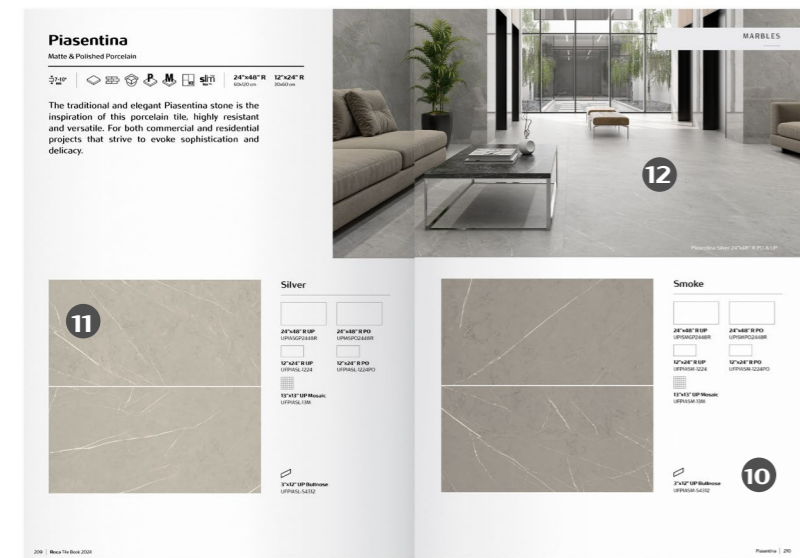

Product types

Ceramic Wall

Carefully selected raw materials form the basis of these collections, perfect for a wide range of interior uses. High performance ceramic surfaces, with the nuance of additional luminosity that the white-body glazing brings, offered in a variety of formats, decorative complements and special-use pieces.