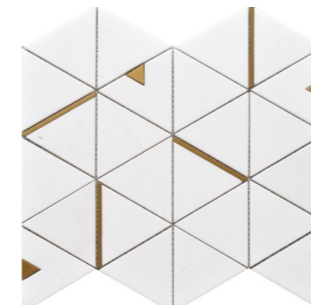

Thassos Triangle
12"x14" Mosaic
USTMTRWM04