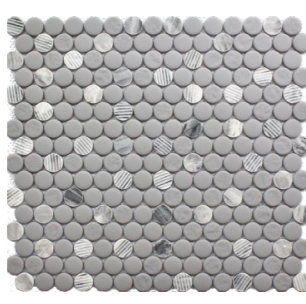

Gray Granite Penny Round
12"x12" Mosaic
FWMGST2009