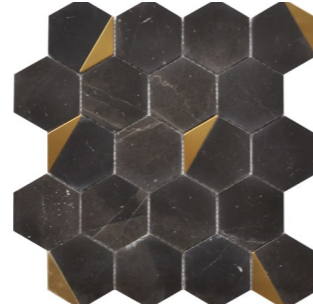

Nero Marquina Hexagon
12"x13" Mosaic
USTOCWM10