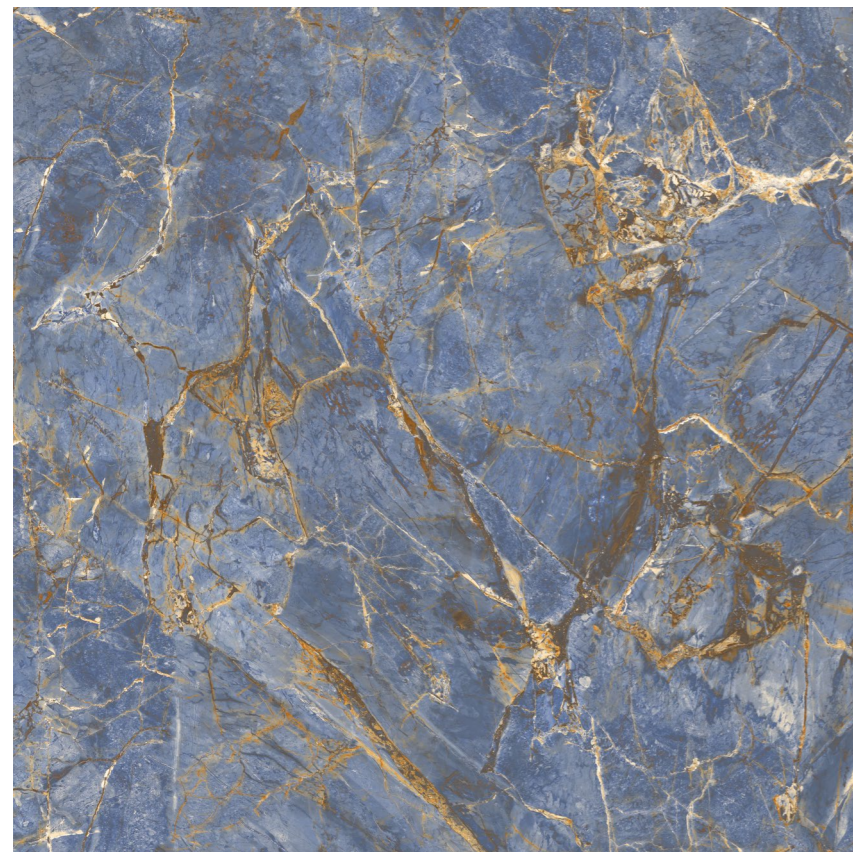

48"x48" R UP
FZ002E8011

48"x48" R PO
FZ001E8011

Koronis 48"x48" R UP

Slabs Marble Nouveau

Matte & Polished Porcelain

7 mm |  | **48"x48" R**
120x120 cm

COLLECTION 7

Marble Nouveau PO 48"x48" R