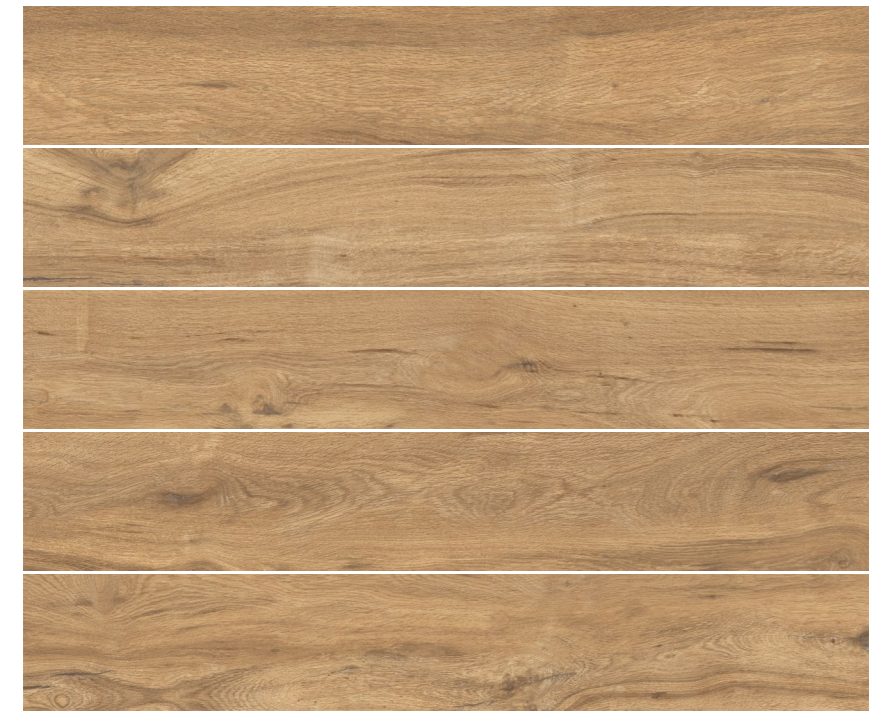

Natural

8"x48" R
UMAYNFDILCF