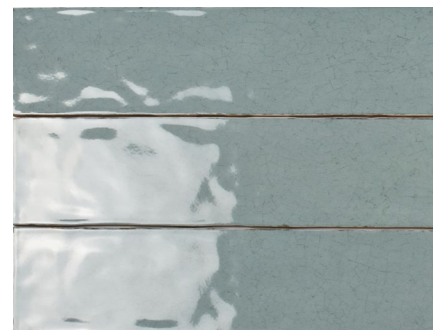

WALL & DECORATIVE

Maiolica Crackled Blue Steel 3"x12"

White

3"x12" Crackled
BRIW081-312

3"x12" Bullnose
MAIW081-S4123

Aqua

3"x12" Crackled
BRIW628-312

3"x12" Bullnose
MAIW628-S4123