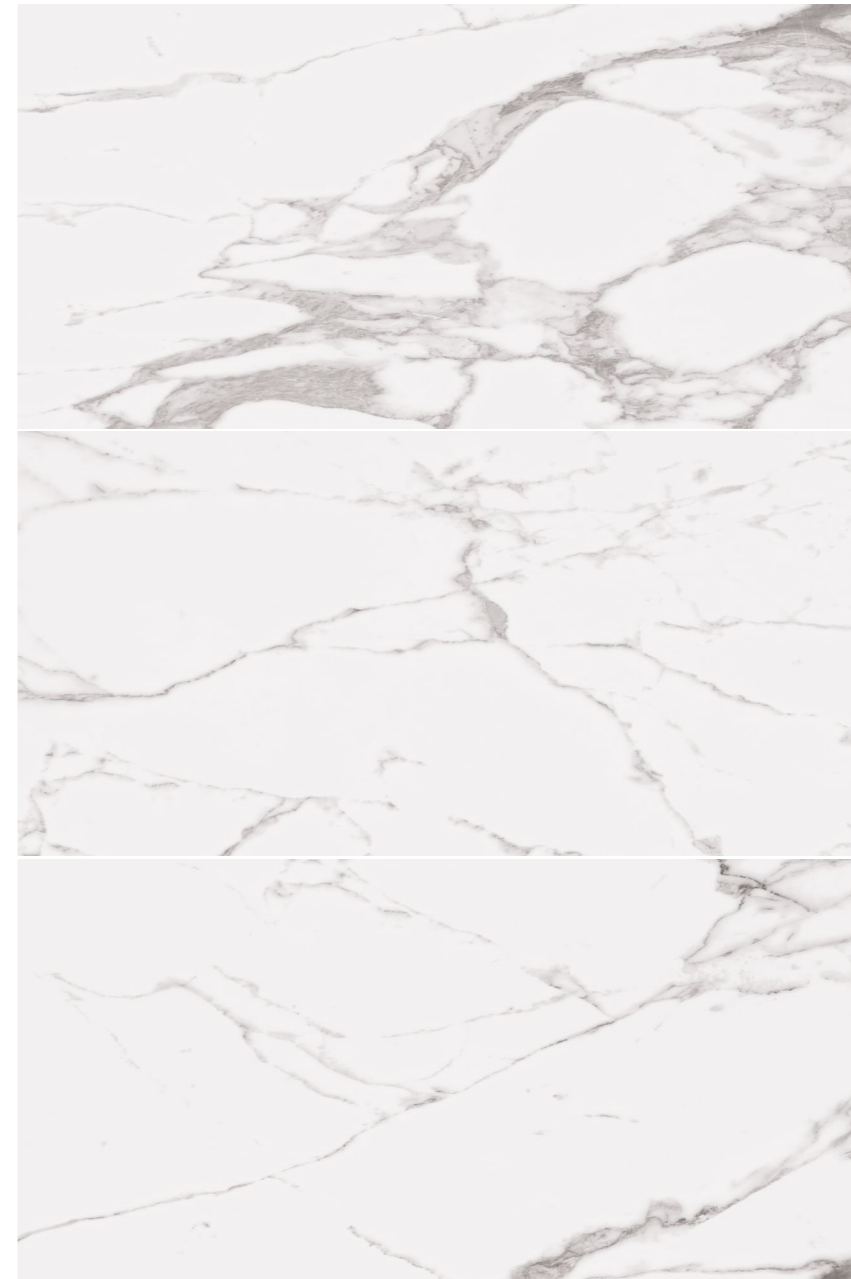

COLLECTION 7

Statuary PO & UP

Statuary UP

35"x35" R
USTABGP3535R

24"x48" R
USTAUUP1LBV

3"x12" Bullnose
UFSTU101-S43C9

3"x13" Bullnose
UFSTUP-S43D9

Statuary PO