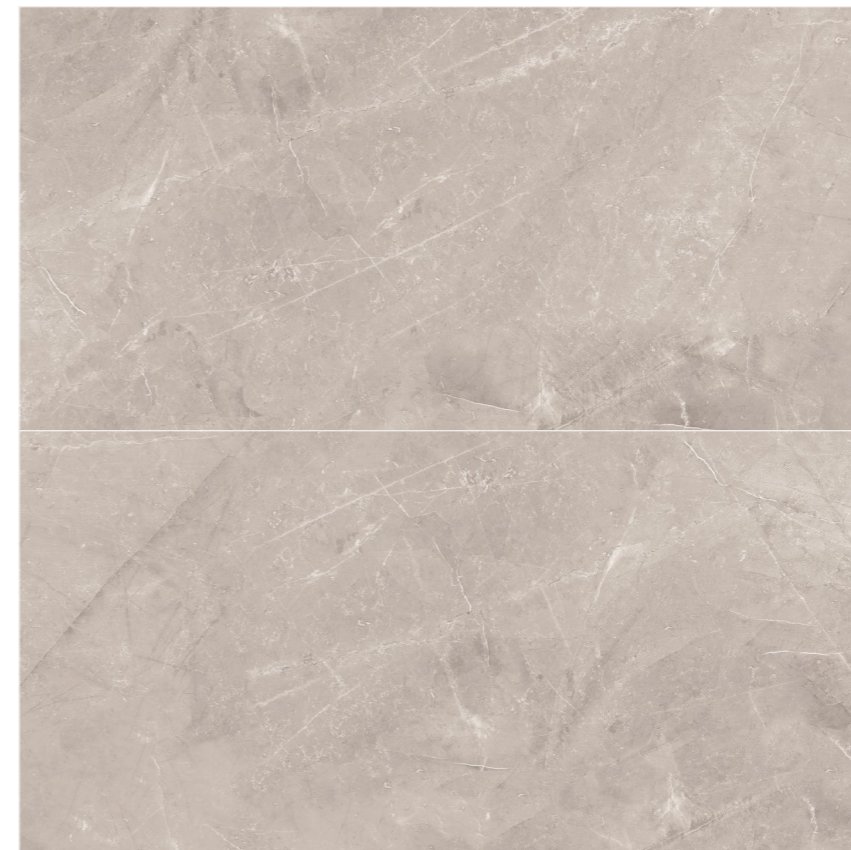

Jewels

Glazed Porcelain

8.0 mm | | **12"x24" R**
30x60 cm

Etienne Cream

12"x24" R UP
UETIENUP16HE

Etienne Light Grey

12"x24" R UP
UETIENUP16HL

COLLECTION 4

Etienne Gray

12"x24" R UP
UETIENUP16HI