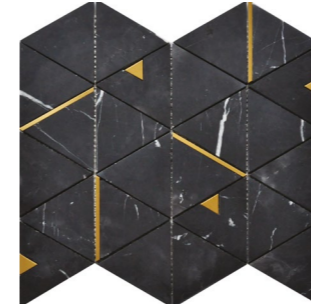

Gray Granite Hexagon
12"x12" Mosaic
FWMGST2005

Nero Marquina Dots
12"x12" Mosaic
FWMRGLDO01

Gray Granite Penny Round
12"x12" Mosaic
FWMGST2009

Nero Marquina Hexagon
12"x13" Mosaic
USTOCWM10

Nero Marquina Metal Geo
12"x14" Mosaic
USTMNMME012