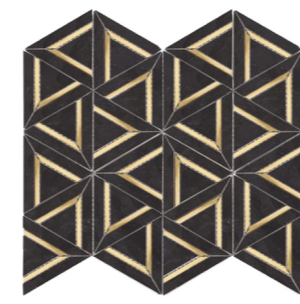

Gray Granite Hexagon
12"x12" Mosaic
FWMGST2005

Nero Marquina Dots
12"x12" Mosaic
FWMRGLDO01

Gray Granite Penny Round
12"x12" Mosaic
FWMGST2009

Nero Marquina Hexagon
12"x13" Mosaic
USTOCWM10

Nero Marquina Metal Geo
12"x14" Mosaic
USTMNMME012