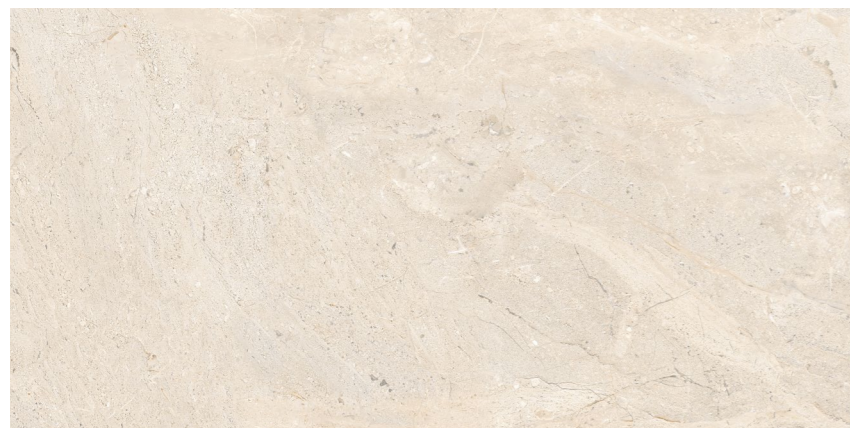

Beige

- **13"x13"**
  UWESTON13CE
- **12"x24"**
  UWESTON16BE
- **17"x17"**
  UWESTON14HE
- **12"x12" Mosaic**
  UWESTO1212E