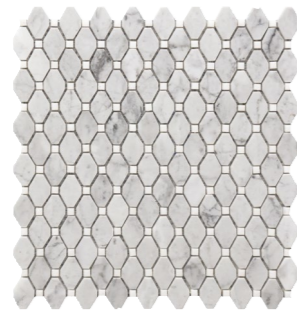

Rockart

Natural Stone & Glass Mosaics

8.5-9
mm

9"x12"
23x30 cm

10"x12"
25x30 cm

11"x12"
28x30 cm

12"x12"
30x30 cm

Large Marble Rhombus
12"x12" Mosaic
USTMROMB006