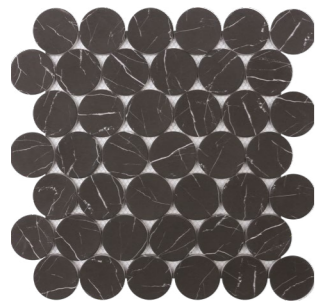

Nero Marquina Dots
12"x12" Mosaic
FWMRGLDO01